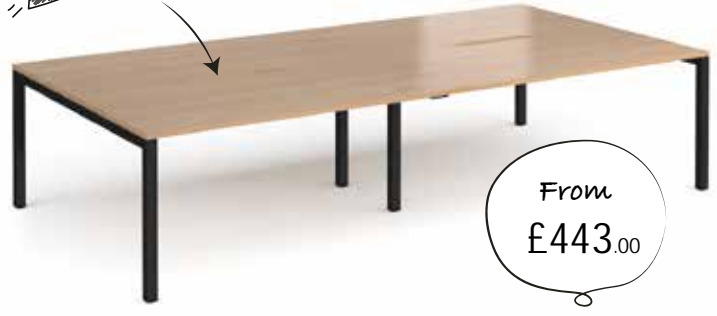

Back-to-Back Desks

NEW

From
£240.00

CODE	WIDTH	DEPTH	HEIGHT	PRICE
SCO1216	1200mm	1600mm	725mm	£240.00
SCO1416	1400mm	1600mm	725mm	£256.00
SCO1616	1600mm	1600mm	725mm	£269.00

Two straight 800mm deep desks back-to-back, both with scalloped tops
Extended rectangular steel framework for added strength & stability

Double Back-to-Back Desks

NEW

From
£443.00

CODE	WIDTH	DEPTH	HEIGHT	PRICE
SCO2416	2400mm	1600mm	725mm	£443.00
SCO2816	2800mm	1600mm	725mm	£474.00
SCO3216	3200mm	1600mm	725mm	£502.00

Four straight 800mm deep desks in a double back-to-back bench desk configuration
Legs are shared between desks, recessed centre leg support to save space and costs

Single Desks

NEW

From
£145.00

CODE	WIDTH	DEPTH	HEIGHT	PRICE
SCO128	1200mm	800mm	725mm	£145.00
SCO148	1400mm	800mm	725mm	£151.00
SCO168	1600mm	800mm	725mm	£160.00

Single straight desks 800mm deep with scalloped top
Rectangular steel framework in black, silver or white. Excellent strength & stability