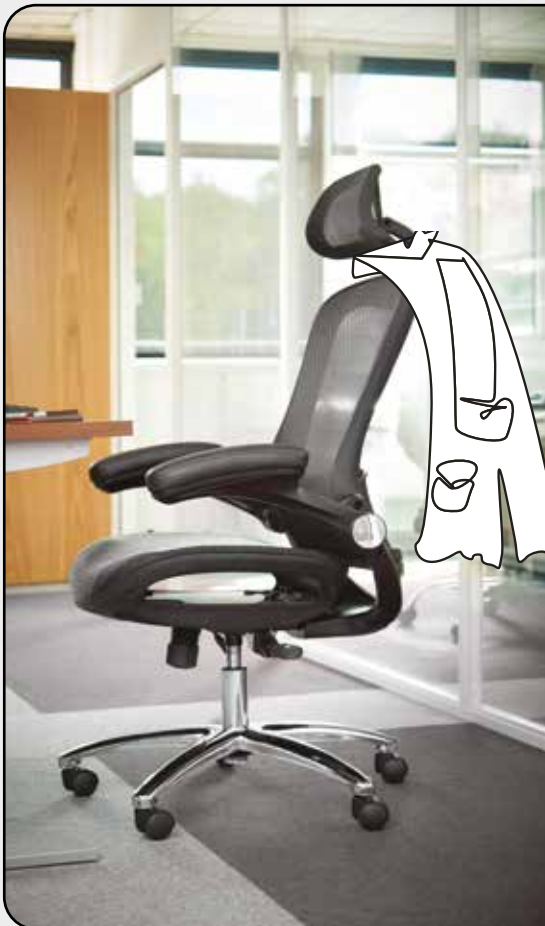

Arcade

Only
£141.00

CODE	ARM TYPE	COLOUR	PRICE
ARC300T1-G	Adjustable	Grey	£141.00

Paxton

CODE	ARM TYPE	COLOUR	PRICE
PAX300T1-K	3D adjustable	Black	£207.00

Tyler

White mesh back

Black mesh back

CODE	ARM TYPE	COLOUR	PRICE
TYL-300T1	Fixed arms	White	£81.00
TYL-300T1-K	Fixed arms	Black	£81.00

Altino

From
£74.00

CODE	ARM TYPE	PRICE
AH10-000	No arms	£74.00
AH11-000	Fixed arms	£89.00
AH12-000	Adjustable arms	£104.00

THIS SEASONS
BIGGEST SAVINGS !

Zala

Only
£170.00

CODE	ARM TYPE	PRICE
ZAL300T1-K	3D Adjustable arms	£170.00

Curva

Only
£170.00

Black air mesh seat

CODE	ARM TYPE	PRICE
CUR300T1	Pivot arms	£170.00

Isla

GRANDEUR

170
KG

Extra large design

Black

CODE	ARM TYPE	PRICE
ISL300T1-K	Adjustable arms	£207.00