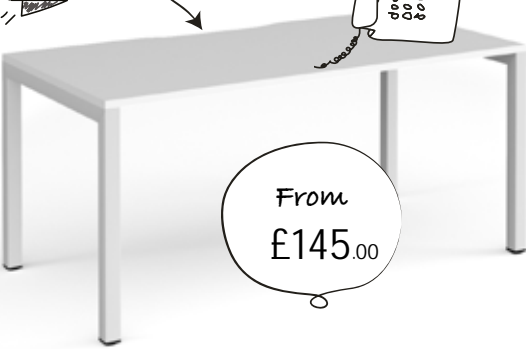

Back-to-Back Desks

NEW

From
£240.00

CODE	WIDTH	DEPTH	HEIGHT	PRICE
SCO1216	1200mm	1600mm	725mm	£240.00
SCO1416	1400mm	1600mm	725mm	£256.00
SCO1616	1600mm	1600mm	725mm	£269.00

Two straight 800mm deep desks back-to-back, both with scalloped tops
Extended rectangular steel framework for added strength & stability

Double Back-to-Back Desks

NEW

From
£443.00

CODE	WIDTH	DEPTH	HEIGHT	PRICE
SCO2416	2400mm	1600mm	725mm	£443.00
SCO2816	2800mm	1600mm	725mm	£474.00
SCO3216	3200mm	1600mm	725mm	£502.00

Four straight 800mm deep desks in a double back-to-back bench desk configuration
Legs are shared between desks, recessed centre leg support to save space and costs

Single Desks

NEW

From
£145.00

CODE	WIDTH	DEPTH	HEIGHT	PRICE
SCO128	1200mm	800mm	725mm	£145.00
SCO148	1400mm	800mm	725mm	£151.00
SCO168	1600mm	800mm	725mm	£160.00

Single straight desks 800mm deep with scalloped top
Rectangular steel framework in black, silver or white. Excellent strength & stability